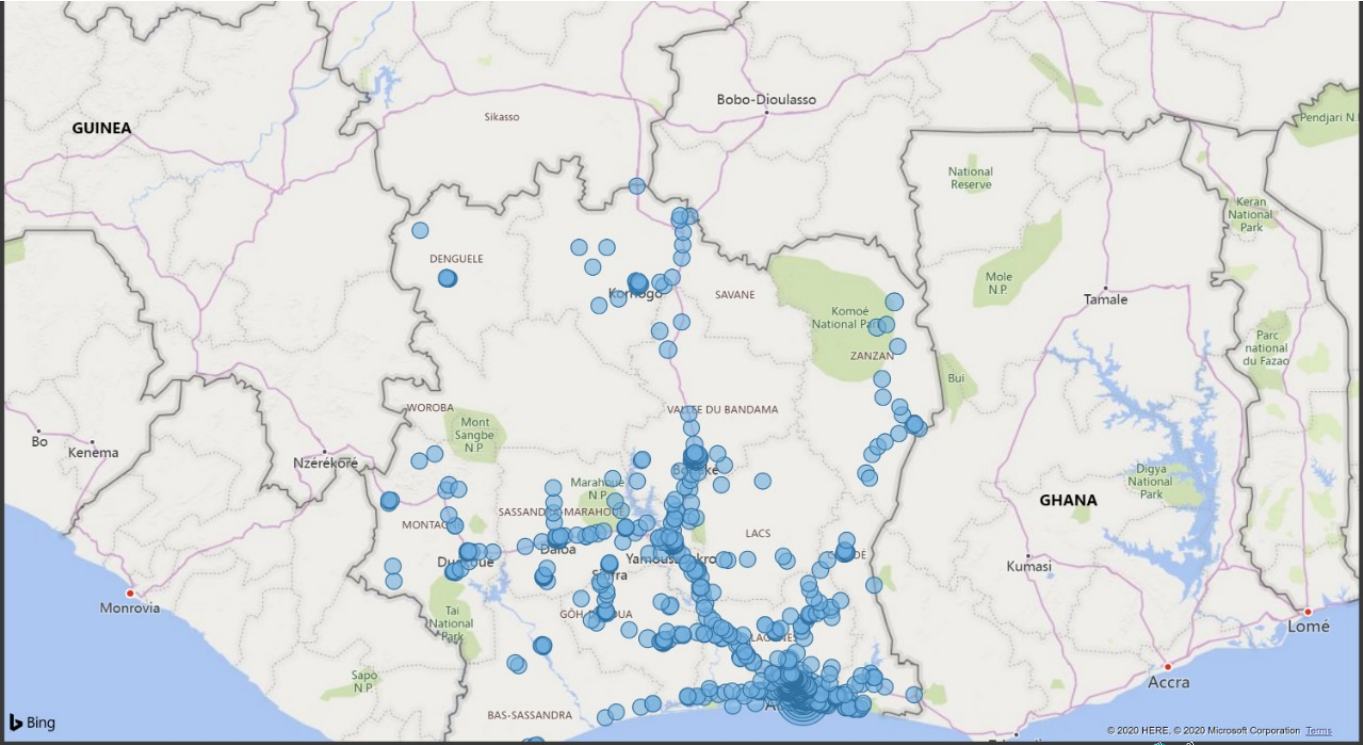

Covid contact management using TigerGraph

By Yaya Sylla

COVID-19 Contact tracing

- Patients Information
- Travellers information (Coming from other countries to Côte d'ivoire)
- Patients spread in different cities of Cote d'Ivoire
- Patients contact

Travellers information (Coming from other countries to Côte d'Ivoire)

Pays Provenance

Location of Travellers came to Côte d'Ivoire

Spread of Covid patients in Côte d'Ivoire

Helped identifying cities with number of patients