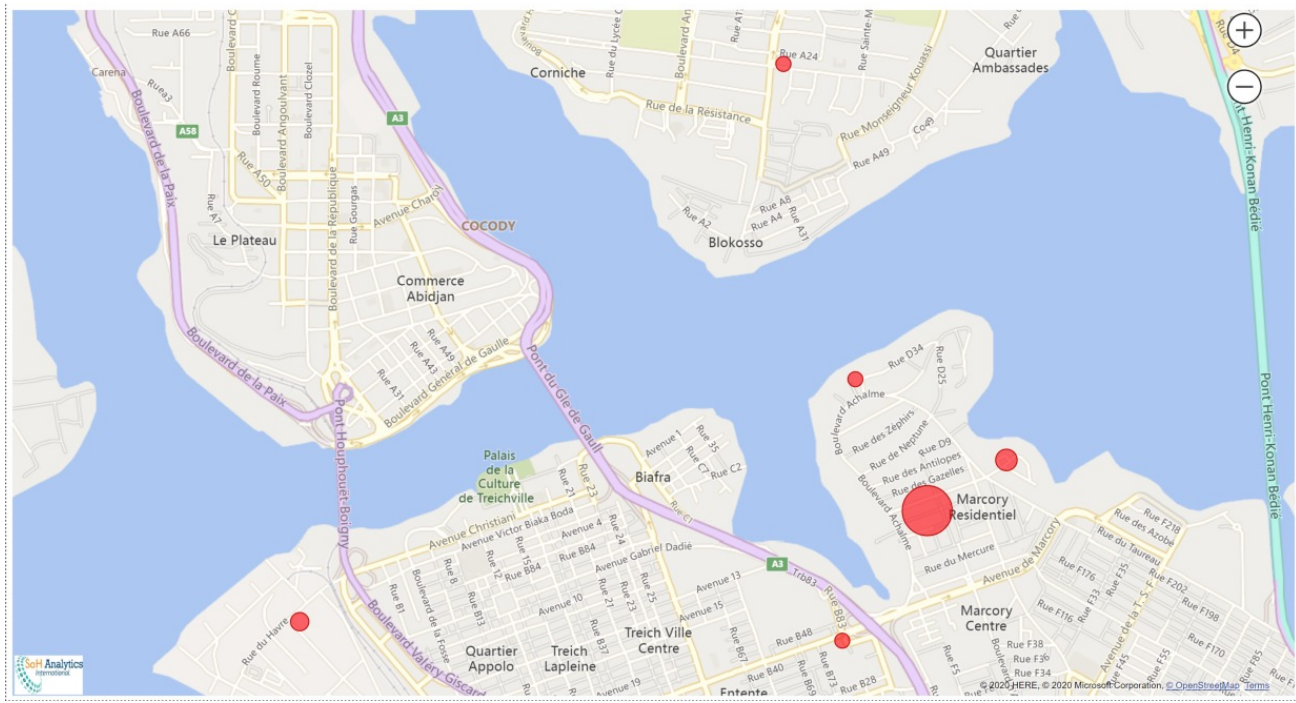

Covid contact management using TigerGraph

By Yaya Sylla

COVID-19 Contact tracing

- Patients Information
- Travellers information (Coming from other countries to Côte d'ivoire)
- Patients spread in different cities of Cote d'Ivoire
- Patients contact

Travellers information (Coming from other countries to Côte d'Ivoire)

Pays Provenance

Location of Travellers came to Côte d'Ivoire

Spread of Covid patients in Côte d'Ivoire

Helped identifying cities with number of patients

Identify areas with presence of covid+ patients

Contacts of covid+ patients

Thank you

yaya.sylla@sahanalytics.com